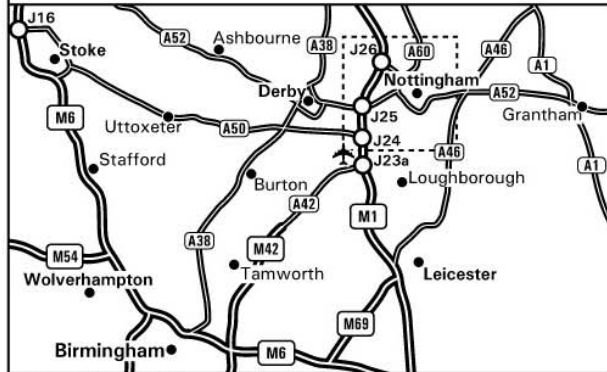

framework

Opening doors to homeless and vulnerable people

Ground Floor, Maville House,
Beech Avenue, New Basford,
Nottingham NG7 7LS
Tel: 0115 841 7711
Fax: 0115 841 7708

From M1 (Southbound)

- Leave the M1 at J26 and join the A610, signed City Centre.
- On reaching a set of traffic lights at the junction of the Outer ring road, go straight over.
- Continue on the A610 until the junction with the A6130, Gregory Boulevard, and turn left.
- At the roundabout take the first exit onto the B682, Sherwood Rise.
- Beech Avenue is the eighth road on the left and our premises will be found on the left.

From M1 (Northbound)

- Leave the M1 at J25 and join the A52, signed Nottingham.
- Continue straight over the next three roundabouts and continue on at the next junction to join the A6200, Derby Road towards the City Centre.
- Turn left onto the A6130, Lenton Boulevard.
- Continue onto Radford Boulevard then turn right into Gregory Boulevard (still the A6130).
- At the roundabout take the first exit onto the B682, Sherwood Rise.
- Beech Avenue is the eighth road on the left and our premises will be found on the left.

By Bus

- Bus routes 69, 70, 71 and 72 go along Sherwood Rise.

By Train

- Nottingham Midland Station is the nearest mainline station.
- Taxis are available from outside the station.
- For information about train times and fares phone the National Rail Enquiry Line on 08457 484950.